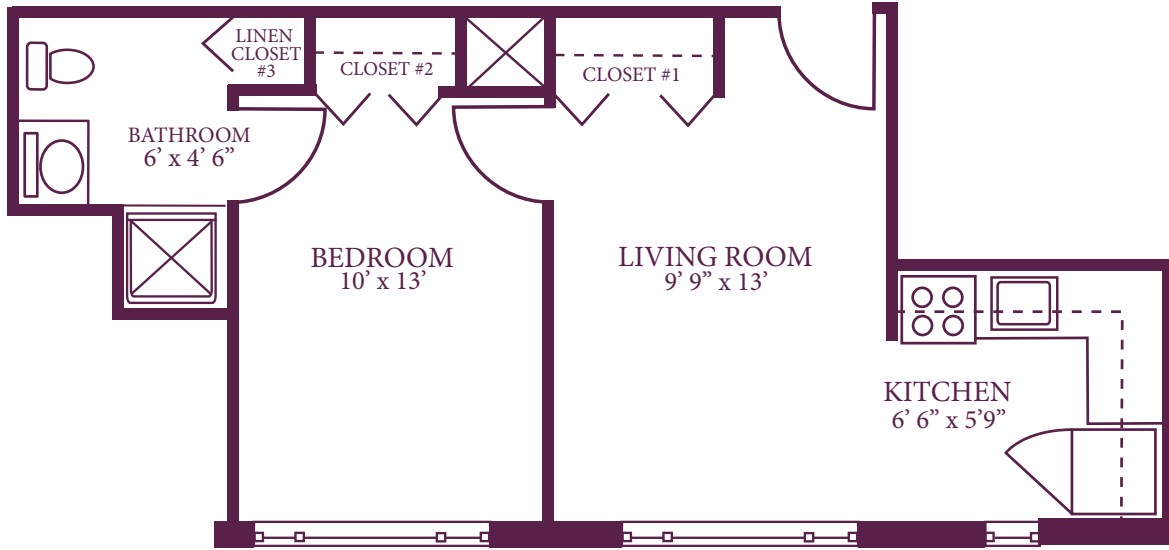

St. Anne's
Retirement Community

Apartments

#68, 69, 70, 75, 76, 77 - 1 Bedroom

1 Bedroom
437 square feet
First Floor

Enjoy what matters most!