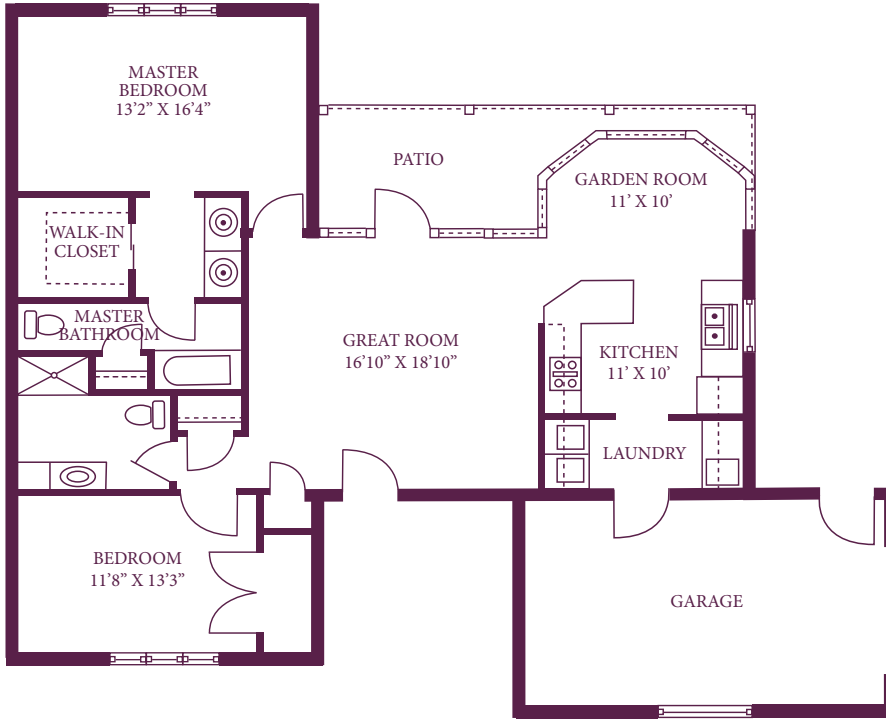

Private Room

282 square feet

Semi-Private Room

398 square feet

LARGE PRIVATE

REGULAR PRIVATE

SHARED PRIVATE

SEMI PRIVATE

St. Anne's

Retirement Community

Cottages

Cottage

2 Bedroom with Garage
1080 square feet

Cottage

1 Bedroom
884 square feet

Enjoy what matters most!

Garden Villa

Interior Dimensions:

- Master Bedroom: 13' 2" x 16' 4"
- Bedroom: 11' 8" x 13' 3"
- Kitchen: 11' x 10'
- Great Room: 16' 10" x 18' 10"
- Garden Room: 11' x 10'

Sun Villa

Interior Dimensions:

- Master Bedroom: 13' 2" x 16' 4"
- Bedroom: 11' 8" x 13' 3"
- Kitchen: 12' x 11'
- Great Room: 17' x 28'
- Sun Room: 11' x 11'