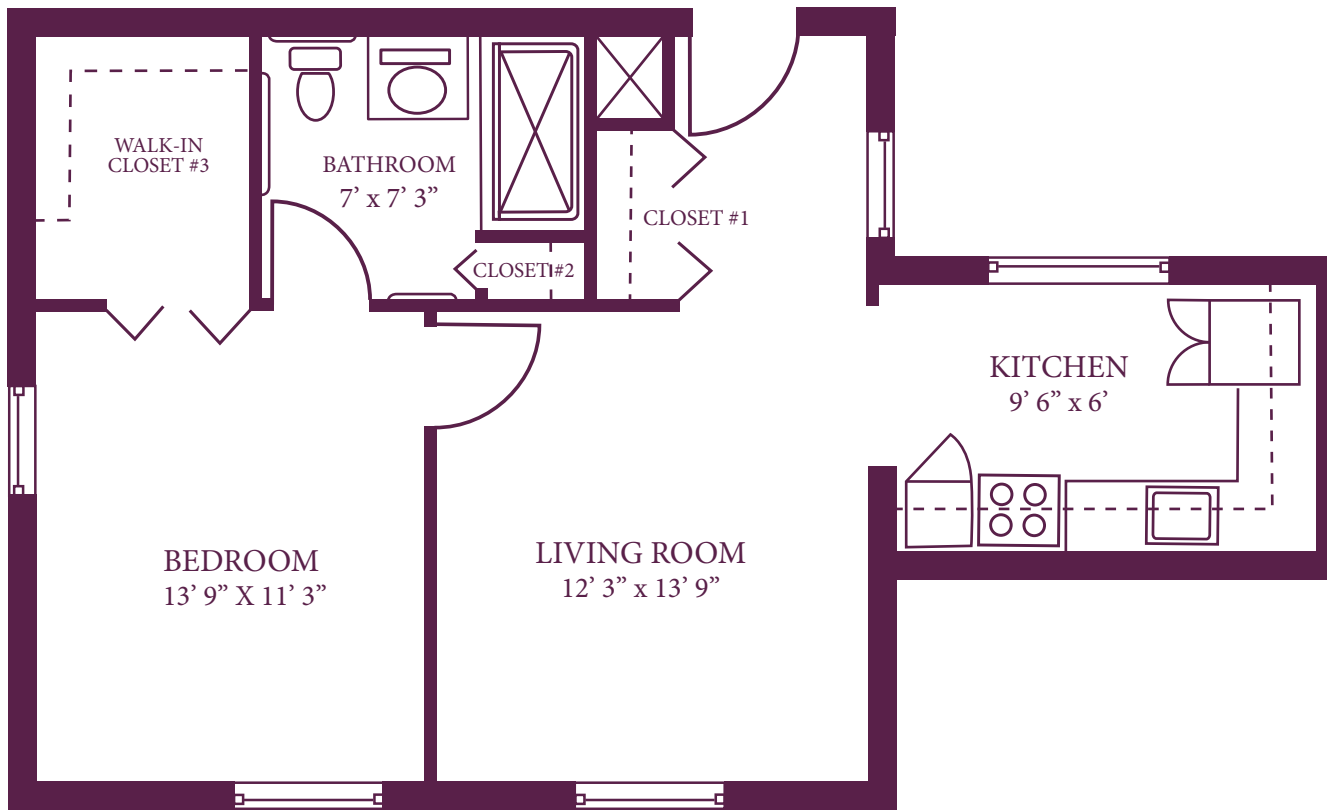

1 Bedroom
518 square feet
Washer/Dryer Hookup
Ground Floor

Enjoy what matters most!

St. Anne's
Retirement Community

Apartments

#54 - 1 Bedroom

1 Bedroom
734 square feet
Washer/Dryer Hookup
Ground Floor

Enjoy what matters most!

St. Anne's
Retirement Community

Apartments

#55 - 1 Bedroom

1 Bedroom
602 square feet
Ground Floor

Enjoy what matters most!

St. Anne's
Retirement Community

Apartments

#56, 57 - 1 Bedroom

Garden Villa

Interior Dimensions:

- Master Bedroom: 13' 2" x 16' 4"
- Bedroom: 11' 8" x 13' 3"
- Kitchen: 11' x 10'
- Great Room: 16' 10" x 18' 10"
- Garden Room: 11' x 10'

Sun Villa

Interior Dimensions:

- Master Bedroom: 13' 2" x 16' 4"
- Bedroom: 11' 8" x 13' 3"
- Kitchen: 12' x 11'
- Great Room: 17' x 28'
- Sun Room: 11' x 11'