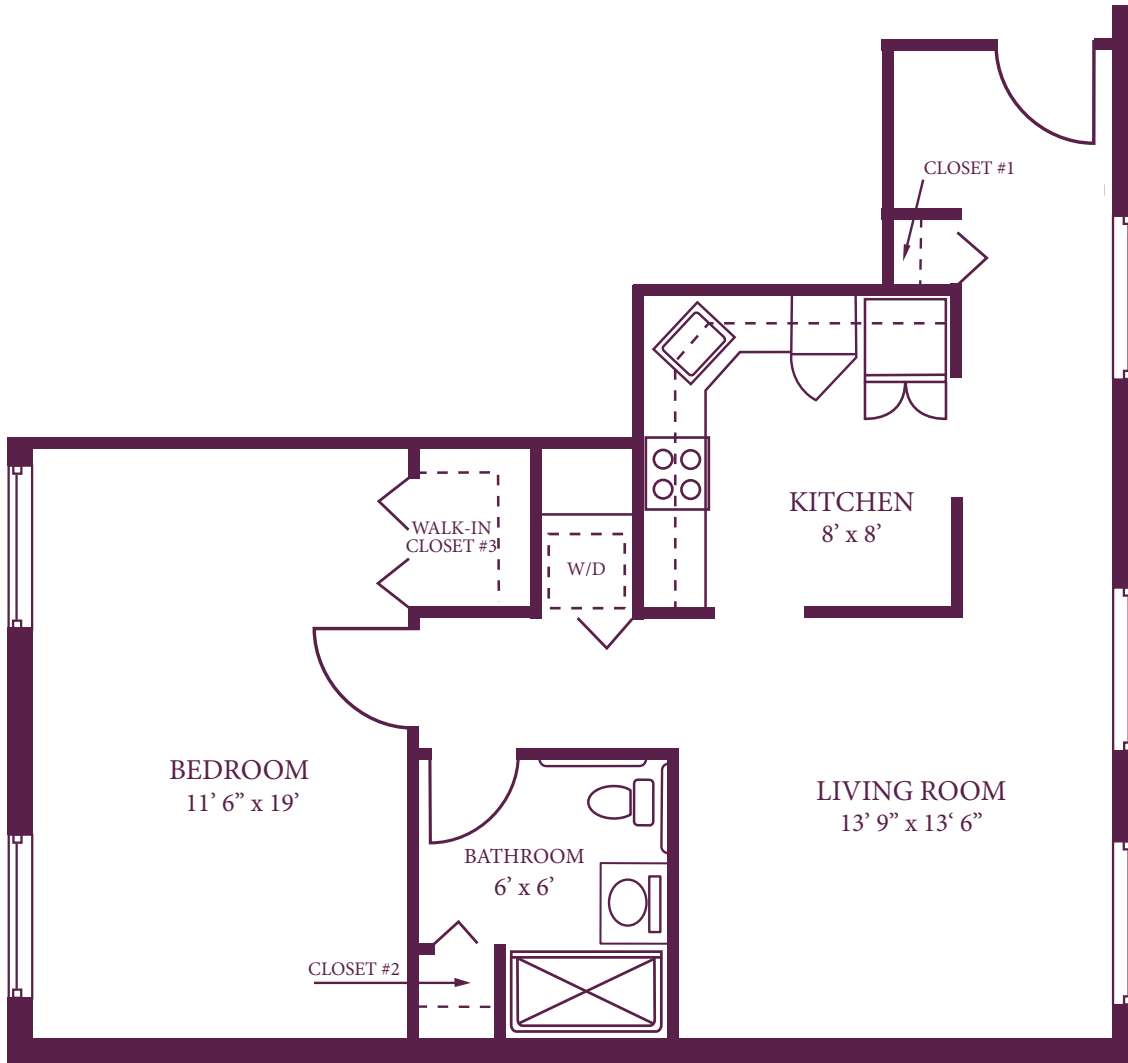

1 Bedroom
518 square feet
Washer/Dryer Hookup
Ground Floor

Enjoy what matters most!

St. Anne's
Retirement Community

Apartments

#54 - 1 Bedroom

1 Bedroom
734 square feet
Washer/Dryer Hookup
Ground Floor

Enjoy what matters most!

St. Anne's
Retirement Community

Apartments

#55 - 1 Bedroom

1 Bedroom
602 square feet
Ground Floor

Enjoy what matters most!

St. Anne's
Retirement Community

Apartments

#56, 57 - 1 Bedroom

1 Bedroom
Ground Floor
608 square feet

Enjoy what matters most!

St. Anne's
Retirement Community

Apartments

#58 - 1 Bedroom

1 Bedroom
672 square feet
Washer/Dryer Hookup
Ground Floor

Enjoy what matters most!