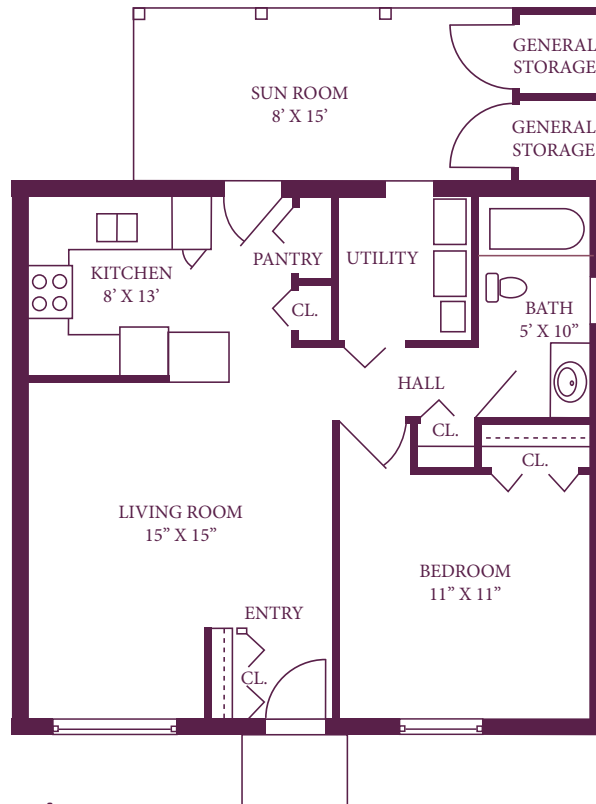

Private Room

282 square feet

Semi-Private Room

398 square feet

LARGE PRIVATE

REGULAR PRIVATE

SHARED PRIVATE

SEMI PRIVATE

St. Anne's

Retirement Community

Cottages

Cottage

2 Bedroom with Garage
1080 square feet

Cottage

1 Bedroom
884 square feet

Enjoy what matters most!

Garden Villa

Interior Dimensions:

- Master Bedroom: 13' 2" x 16' 4"
- Bedroom: 11' 8" x 13' 3"
- Kitchen: 11' x 10'
- Great Room: 16' 10" x 18' 10"
- Garden Room: 11' x 10'

Sun Villa

Interior Dimensions:

- Master Bedroom: 13' 2" x 16' 4"
- Bedroom: 11' 8" x 13' 3"
- Kitchen: 12' x 11'
- Great Room: 17' x 28'
- Sun Room: 11' x 11'