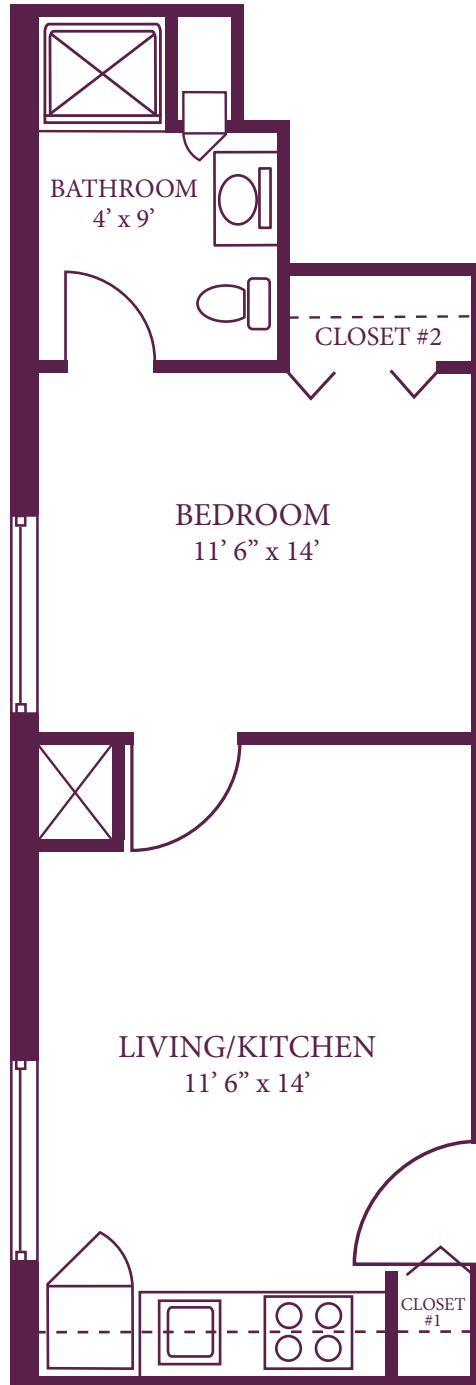

St. Anne's
Retirement Community

Apartments

#81, 82 - 1 Bedroom

1 Bedroom
518 square feet
Washer/Dryer Hookup
Second Floor

Enjoy what matters most!

St. Anne's
Retirement Community

_____ Apartments

#84 - 1 Bedroom

Private Room

282 square feet

Semi-Private Room

398 square feet

LARGE PRIVATE

REGULAR PRIVATE

SHARED PRIVATE

SEMI PRIVATE