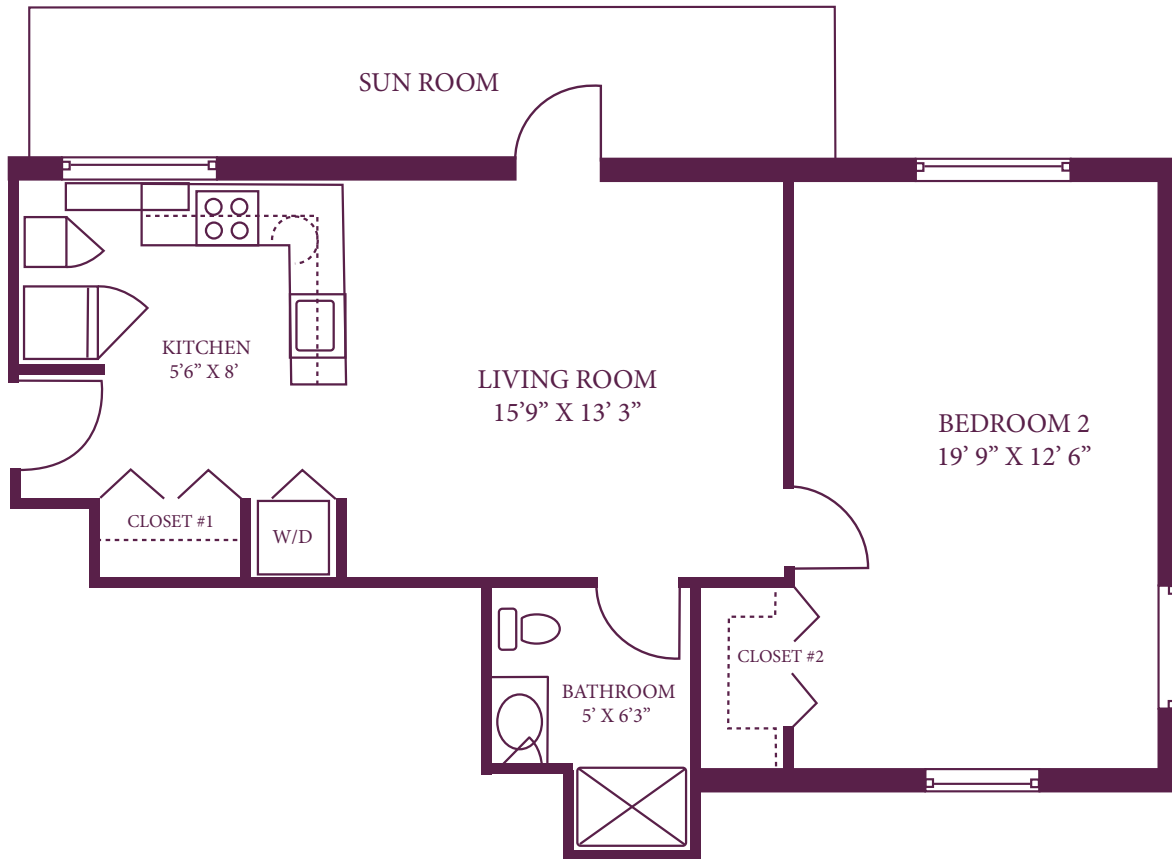

St. Anne's
Retirement Community

Apartments

#78 - 1 Bedroom

1 Bedroom & Sun Room
Washer/Dryer
First Floor
925 square feet

Enjoy what matters most! _____