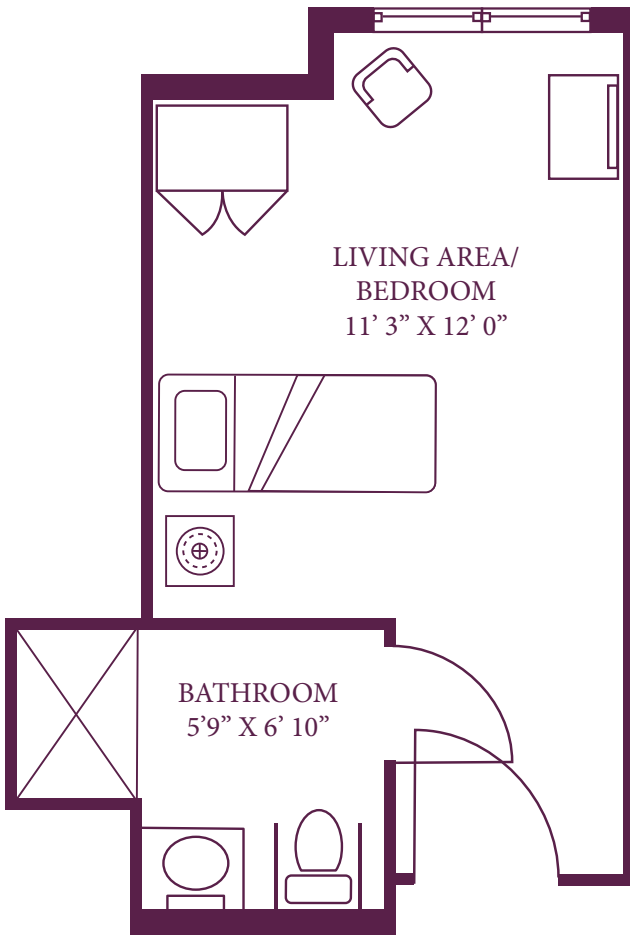

1 Bedroom
378 square feet
Second Floor

Enjoy

what matters most! _____

St. Anne's
Retirement Community

Apartments

#65, 85 - 1 Bedroom

1 Bedroom
621 square feet
Washer/Dryer
First Floor

Enjoy what matters most!

Private Room

282 square feet

Semi-Private Room

398 square feet

LARGE PRIVATE

REGULAR PRIVATE

SHARED PRIVATE

SEMI PRIVATE