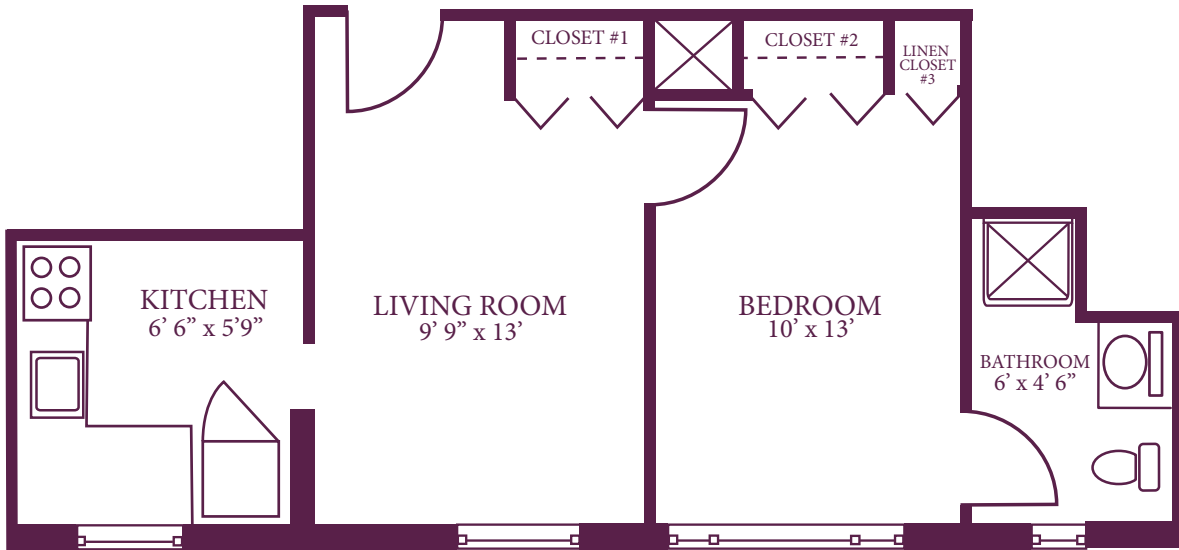

#74 - 1 Bedroom

1 Bedroom
636 square feet
First Floor

Enjoy what matters most!

St. Anne's
Retirement Community

Apartments

#68, 69, 70, 75, 76, 77 - 1 Bedroom

1 Bedroom
437 square feet
First Floor

Enjoy what matters most!

Garden Villa

Interior Dimensions:

- Master Bedroom: 13' 2" x 16' 4"
- Bedroom: 11' 8" x 13' 3"
- Kitchen: 11' x 10'
- Great Room: 16' 10" x 18' 10"
- Garden Room: 11' x 10'

Sun Villa

Interior Dimensions:

- Master Bedroom: 13' 2" x 16' 4"
- Bedroom: 11' 8" x 13' 3"
- Kitchen: 12' x 11'
- Great Room: 17' x 28'
- Sun Room: 11' x 11'