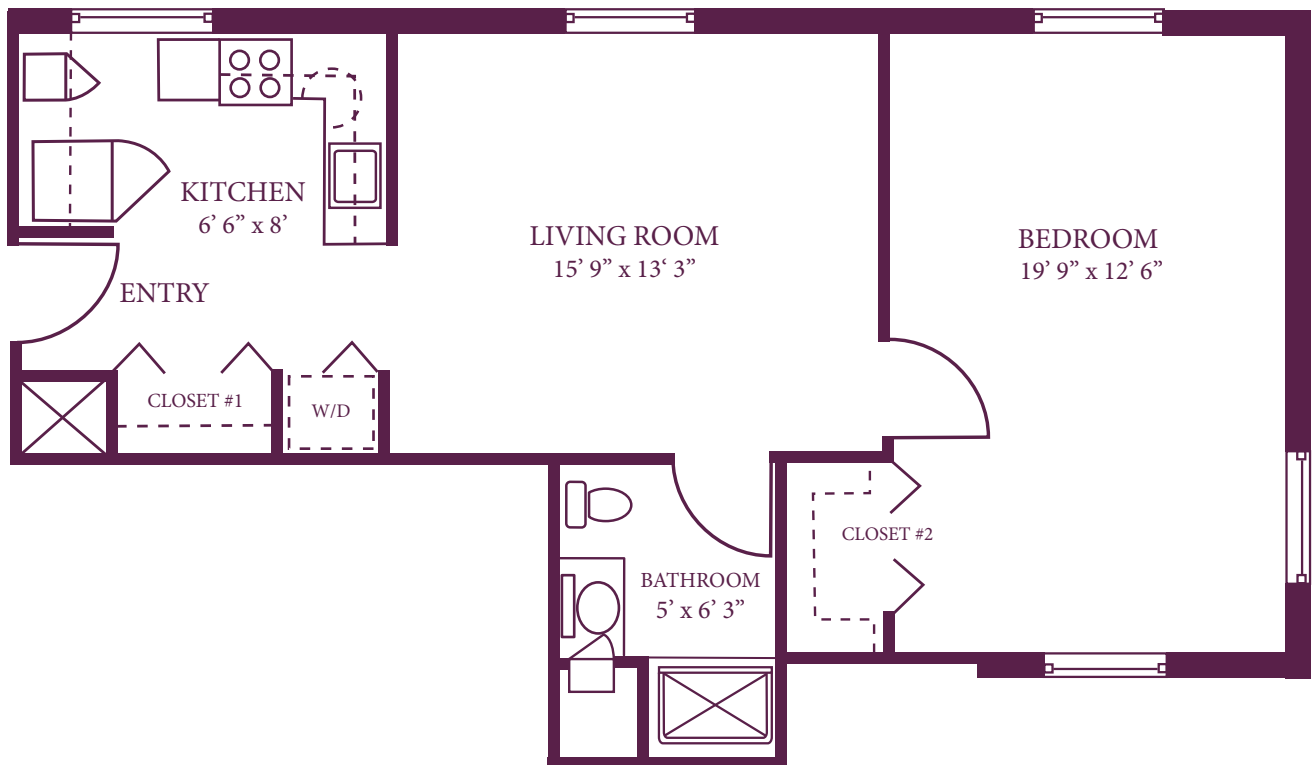

St. Anne's
Retirement Community

Apartments

51, 52 - 1 Bedroom

1 Bedroom & Sun Room
Washer/Dryer
Ground Floor
1102 square feet

Enjoy what matters most! _____

St. Anne's
Retirement Community

Apartments

#53 - 1 Bedroom

1 Bedroom
518 square feet
Washer/Dryer Hookup
Ground Floor

Enjoy what matters most!

St. Anne's
Retirement Community

Apartments

#54 - 1 Bedroom

1 Bedroom
734 square feet
Washer/Dryer Hookup
Ground Floor

Enjoy what matters most!

Garden Villa

Interior Dimensions:

- Master Bedroom: 13' 2" x 16' 4"
- Bedroom: 11' 8" x 13' 3"
- Kitchen: 11' x 10'
- Great Room: 16' 10" x 18' 10"
- Garden Room: 11' x 10'

Sun Villa

Interior Dimensions:

- Master Bedroom: 13' 2" x 16' 4"
- Bedroom: 11' 8" x 13' 3"
- Kitchen: 12' x 11'
- Great Room: 17' x 28'
- Sun Room: 11' x 11'