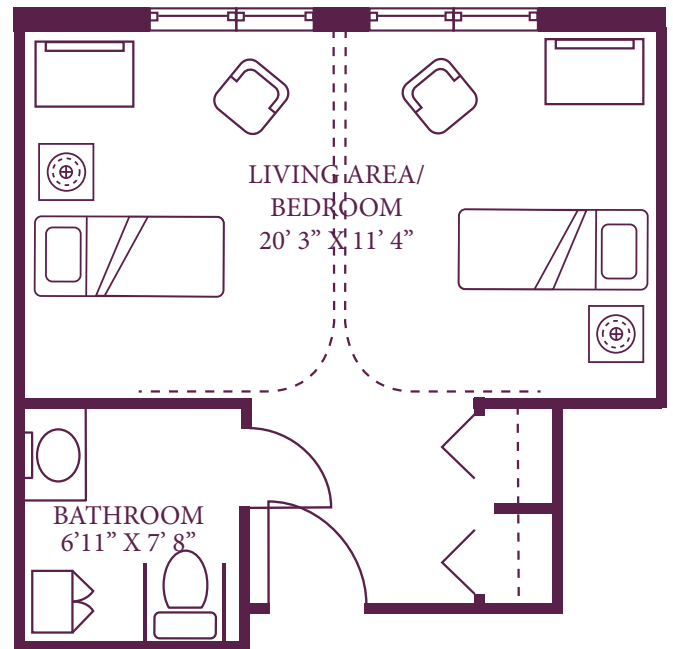

1 Bedroom
378 square feet
Second Floor

Enjoy

what matters most! _____

St. Anne's
Retirement Community

Apartments

#65, 85 - 1 Bedroom

1 Bedroom
621 square feet
Washer/Dryer
First Floor

Enjoy what matters most!

Private Room

282 square feet

Semi-Private Room

398 square feet

LARGE PRIVATE

REGULAR PRIVATE

SHARED PRIVATE

SEMI PRIVATE