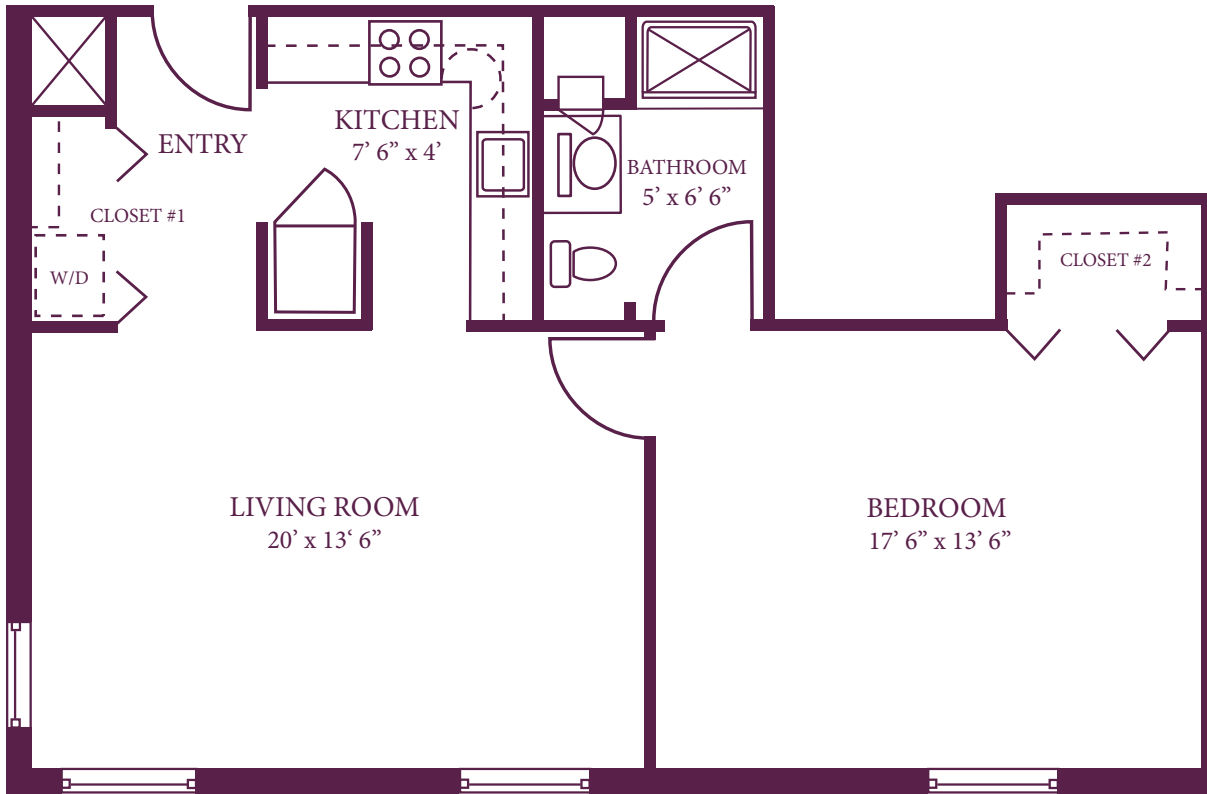

St. Anne's
Retirement Community

Apartments

#78 - 1 Bedroom

1 Bedroom & Sun Room
Washer/Dryer
First Floor
925 square feet

Enjoy what matters most! _____

St. Anne's
Retirement Community

Apartments

#79 - 1 Bedroom

1 Bedroom
734 square feet
Washer/Dryer Hookup
First Floor

Enjoy what matters most!

St. Anne's
Retirement Community

Apartments

#80 - 2 Bedroom

2 Bedroom
Washer/Dryer
Second Floor
807 square feet

Enjoy what matters most!