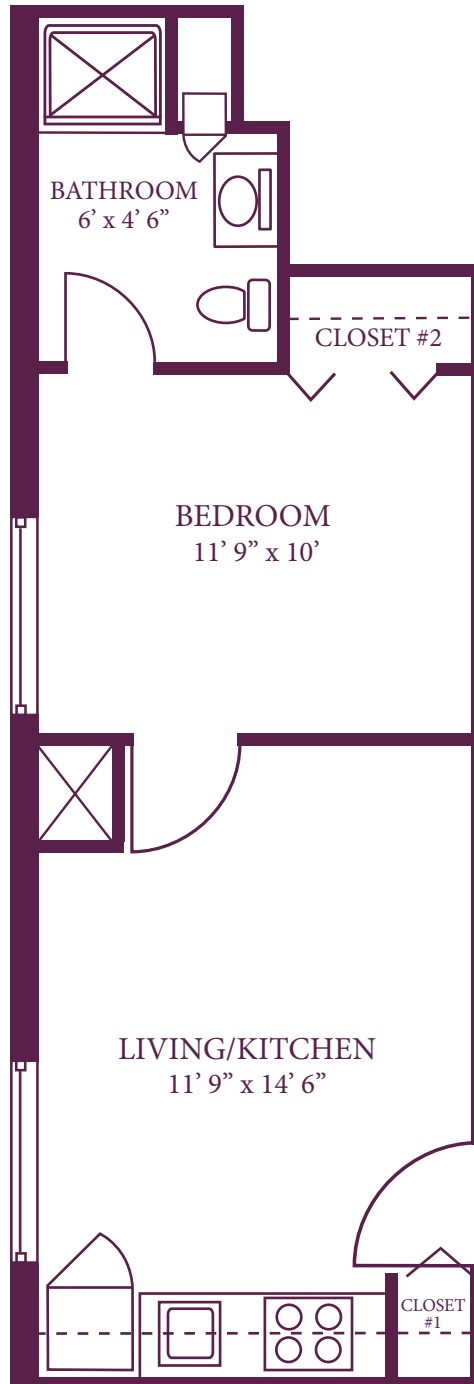

St. Anne's
Retirement Community

Apartments

#64 - 1 Bedroom

1 Bedroom
378 square feet
First Floor

Enjoy what matters most!