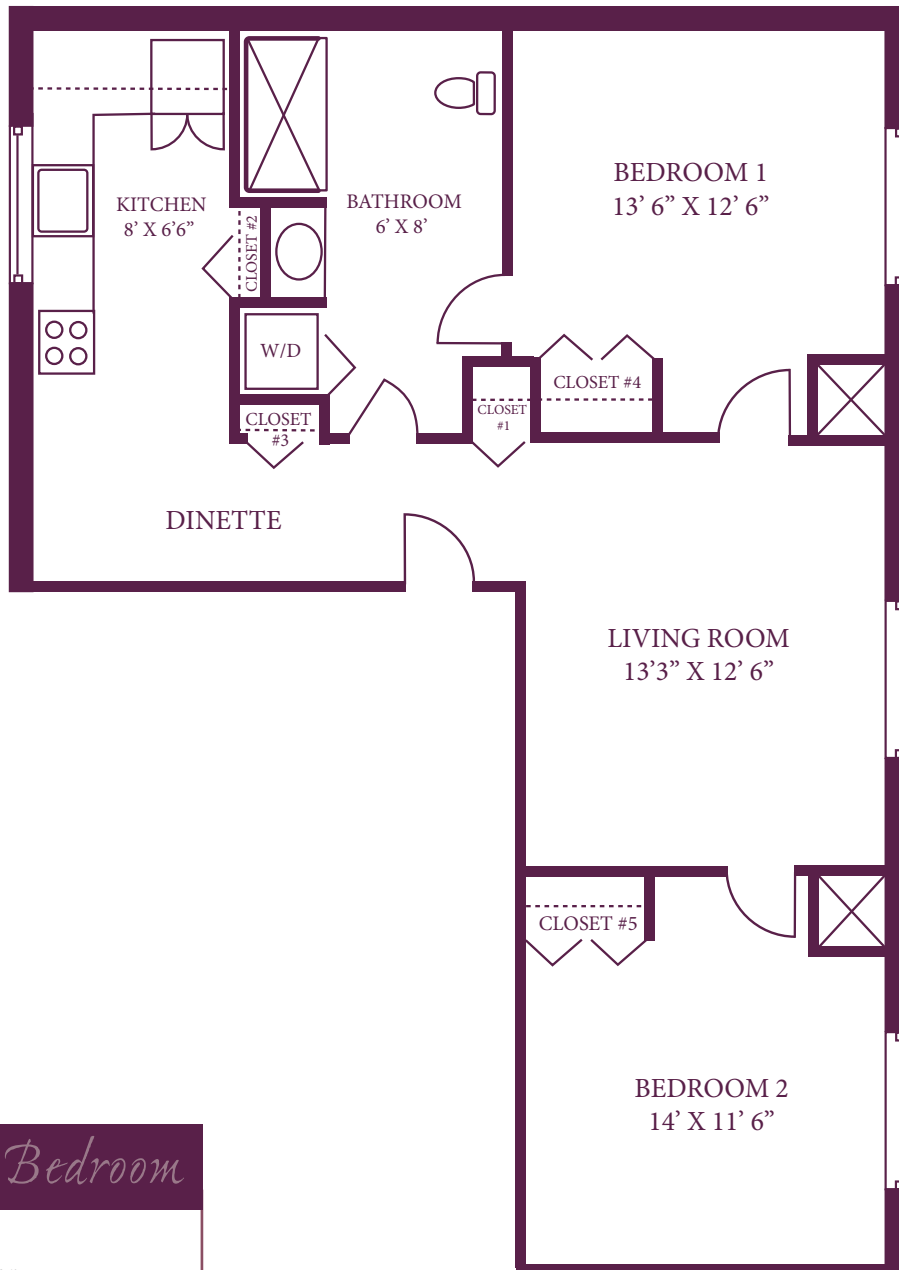

St. Anne's
Retirement Community

Apartments

#78 - 1 Bedroom

1 Bedroom & Sun Room
Washer/Dryer
First Floor
925 square feet

Enjoy what matters most! _____

St. Anne's
Retirement Community

Apartments

#79 - 1 Bedroom

1 Bedroom
734 square feet
Washer/Dryer Hookup
First Floor

Enjoy what matters most!

St. Anne's
Retirement Community

Apartments

#80 - 2 Bedroom

2 Bedroom
Washer/Dryer
Second Floor
807 square feet

Enjoy what matters most!