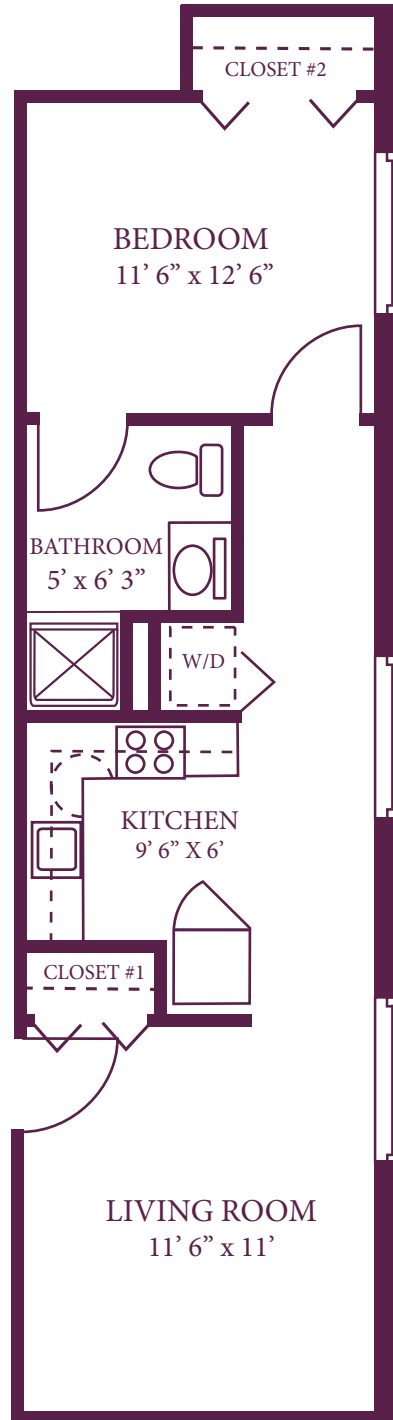

1 Bedroom
Ground Floor
608 square feet

Enjoy what matters most!

St. Anne's
Retirement Community

Apartments

#58 - 1 Bedroom

1 Bedroom
672 square feet
Washer/Dryer Hookup
Ground Floor

Enjoy what matters most!

St. Anne's
Retirement Community

Apartments

#59 - 2 Bedroom

2 Bedroom + Patio
807 square feet
Washer/Dryer Hookup
First Floor

Enjoy what matters most!

St. Anne's
Retirement Community

Apartments

#60 - 1 Bedroom

1 Bedroom
518 square feet
Washer/Dryer
First Floor

Enjoy what matters most!

St. Anne's
Retirement Community

Apartments

#61 - 1 Bedroom

1 Bedroom
518 square feet
Washer/Dryer Hookup
First Floor

Enjoy what matters most!