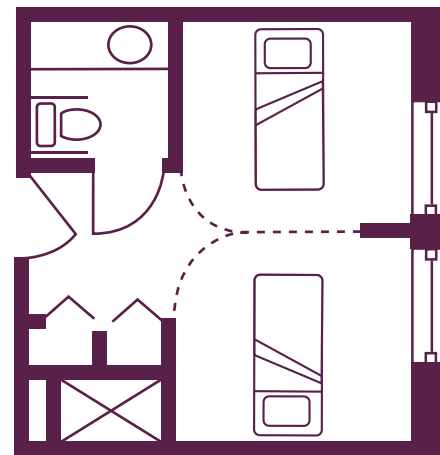

Private Room

282 square feet

Semi-Private Room

398 square feet

LARGE PRIVATE

REGULAR PRIVATE

SHARED PRIVATE

SEMI PRIVATE

Garden Villa

Interior Dimensions:

- Master Bedroom: 13' 2" x 16' 4"
- Bedroom: 11' 8" x 13' 3"
- Kitchen: 11' x 10'
- Great Room: 16' 10" x 18' 10"
- Garden Room: 11' x 10'

Sun Villa

Interior Dimensions:

- Master Bedroom: 13' 2" x 16' 4"
- Bedroom: 11' 8" x 13' 3"
- Kitchen: 12' x 11'
- Great Room: 17' x 28'
- Sun Room: 11' x 11'