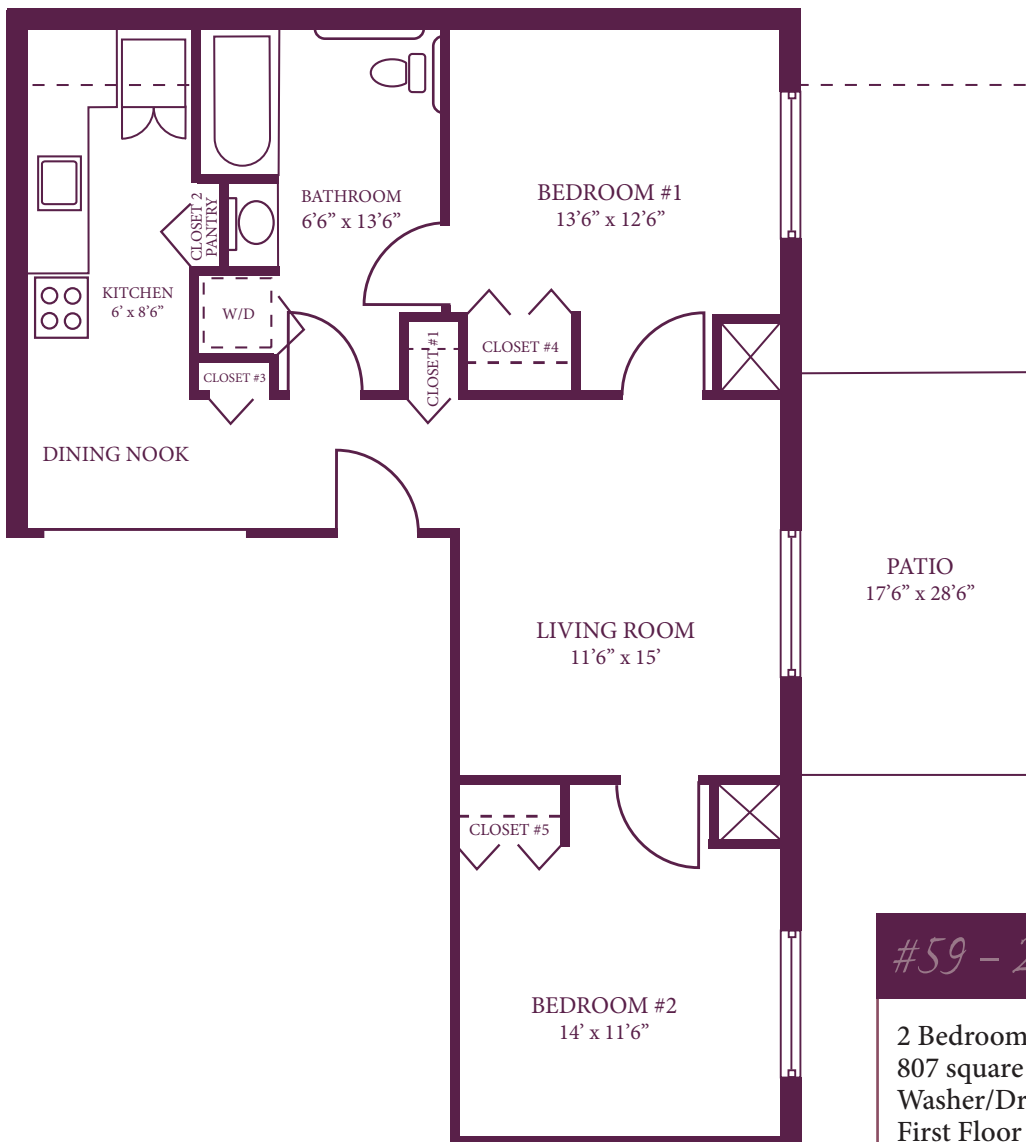

St. Anne's
Retirement Community

Apartments

#59 - 2 Bedroom

2 Bedroom + Patio
807 square feet
Washer/Dryer Hookup
First Floor

Enjoy what matters most!