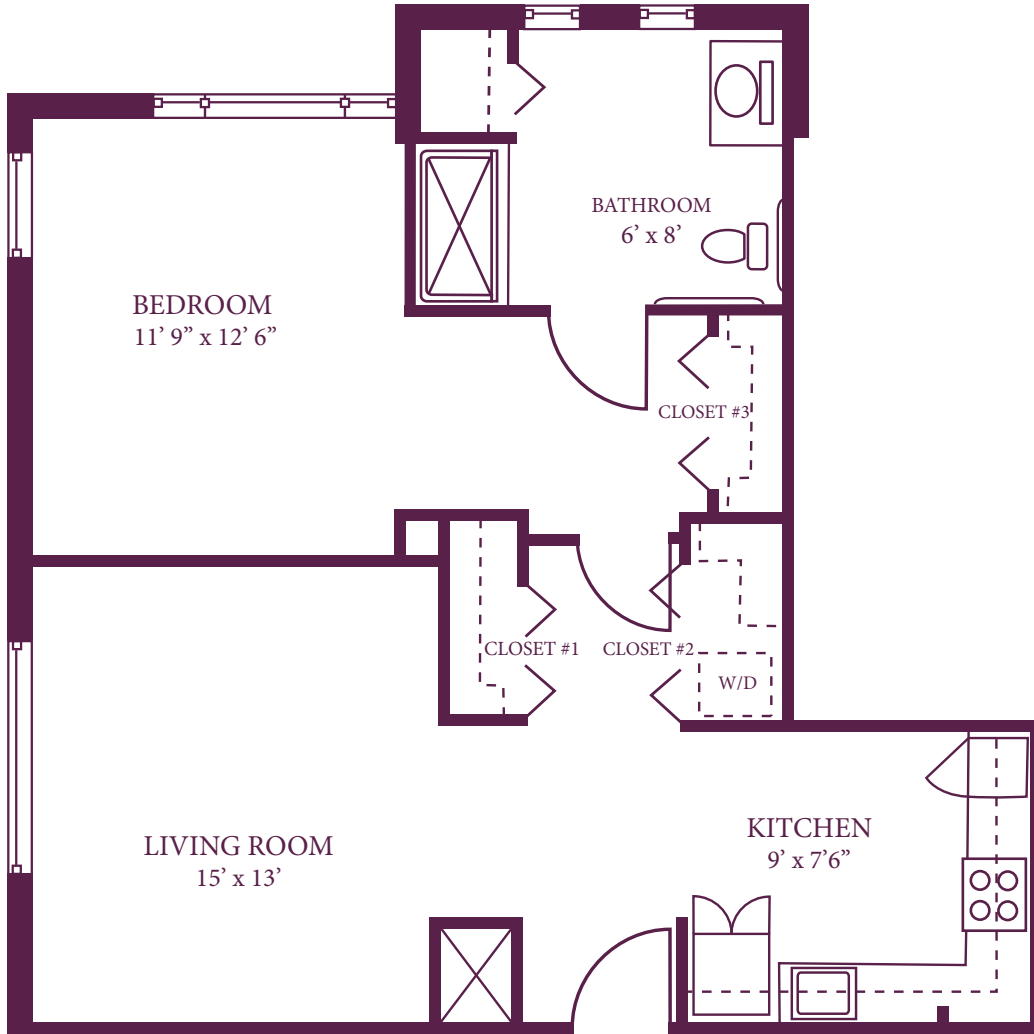

#71 - 1 Bedroom

1 Bedroom
662 square feet
Washer/Dryer Hookup
First Floor

Enjoy what matters most!

St. Anne's
Retirement Community

Apartments

#72 - 1 Bedroom

1 Bedroom
769 square feet
Washer/Dryer Hookup
First Floor