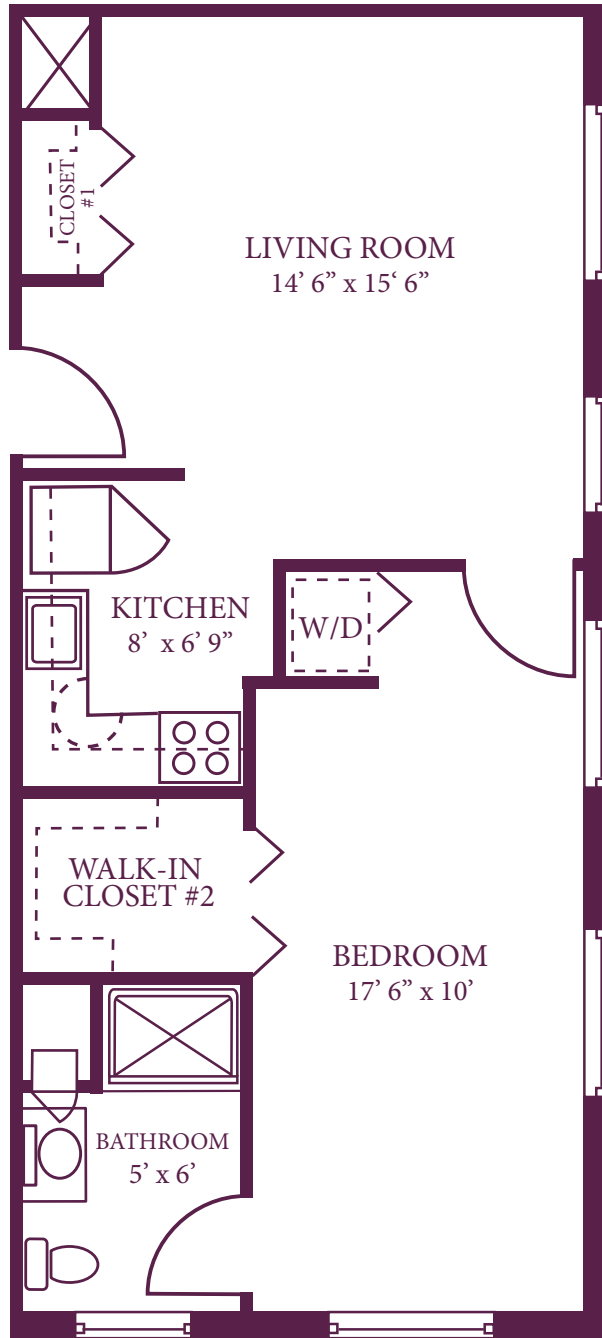

1 Bedroom
378 square feet
Second Floor

Enjoy

what matters most! _____

St. Anne's
Retirement Community

Apartments

#65, 85 - 1 Bedroom

1 Bedroom
621 square feet
Washer/Dryer
First Floor

Enjoy what matters most!

Private Room

282 square feet

Semi-Private Room

398 square feet

LARGE PRIVATE

REGULAR PRIVATE

SHARED PRIVATE

SEMI PRIVATE