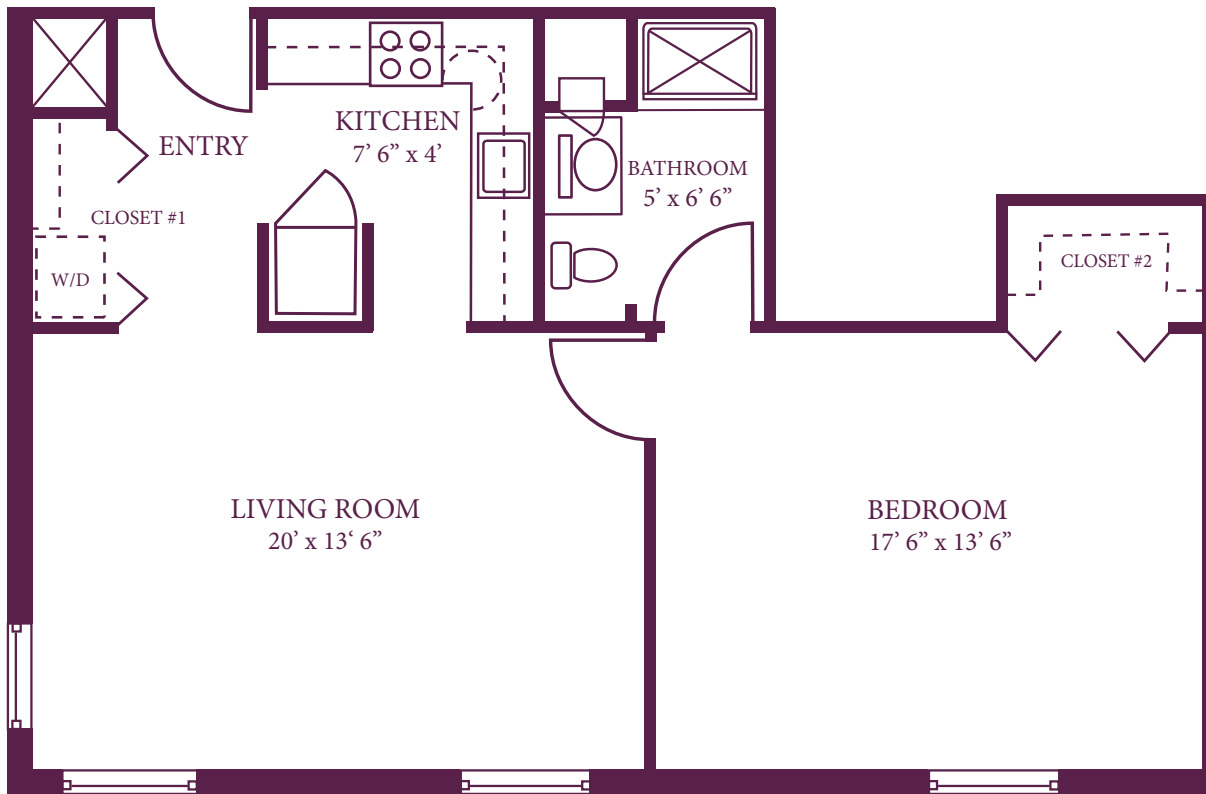

St. Anne's
Retirement Community

Apartments

51, 52 - 1 Bedroom

1 Bedroom & Sun Room
Washer/Dryer
Ground Floor
1102 square feet

Enjoy what matters most! _____

St. Anne's
Retirement Community

Apartments

#53 - 1 Bedroom

1 Bedroom
518 square feet
Washer/Dryer Hookup
Ground Floor

Enjoy what matters most!

St. Anne's
Retirement Community

Apartments

#54 - 1 Bedroom

1 Bedroom
734 square feet
Washer/Dryer Hookup
Ground Floor

Enjoy what matters most!