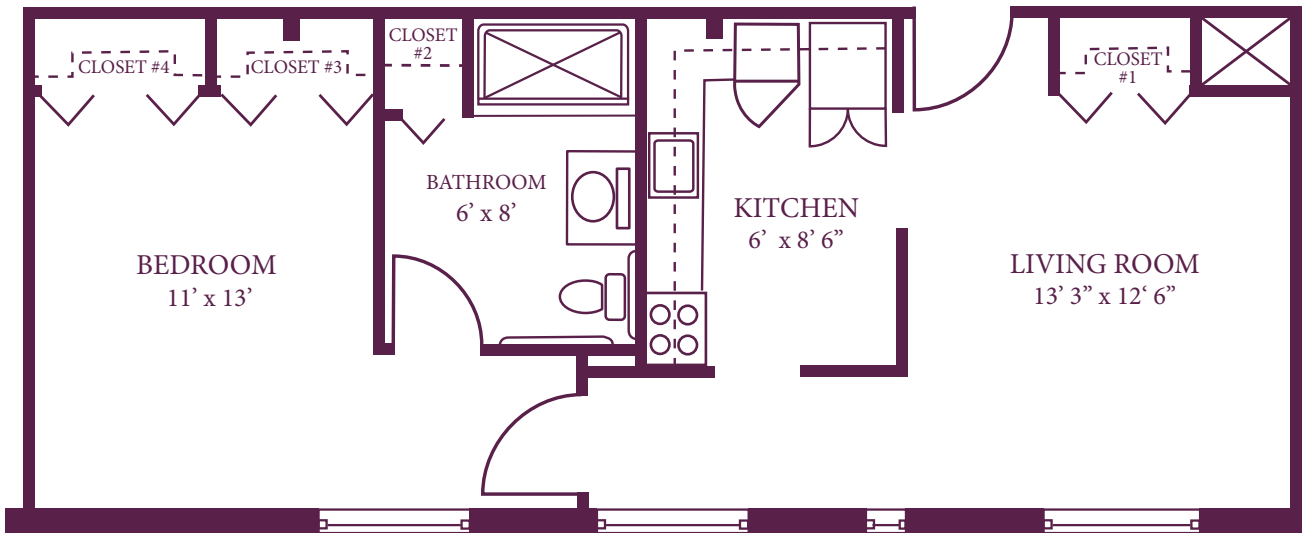

Enjoy what matters most!

St. Anne's
Retirement Community

Apartments

#73 - 1 Bedroom

1 Bedroom
582 square feet
Washer/Dryer
First Floor

Enjoy what matters most!

St. Anne's
Retirement Community

Apartments