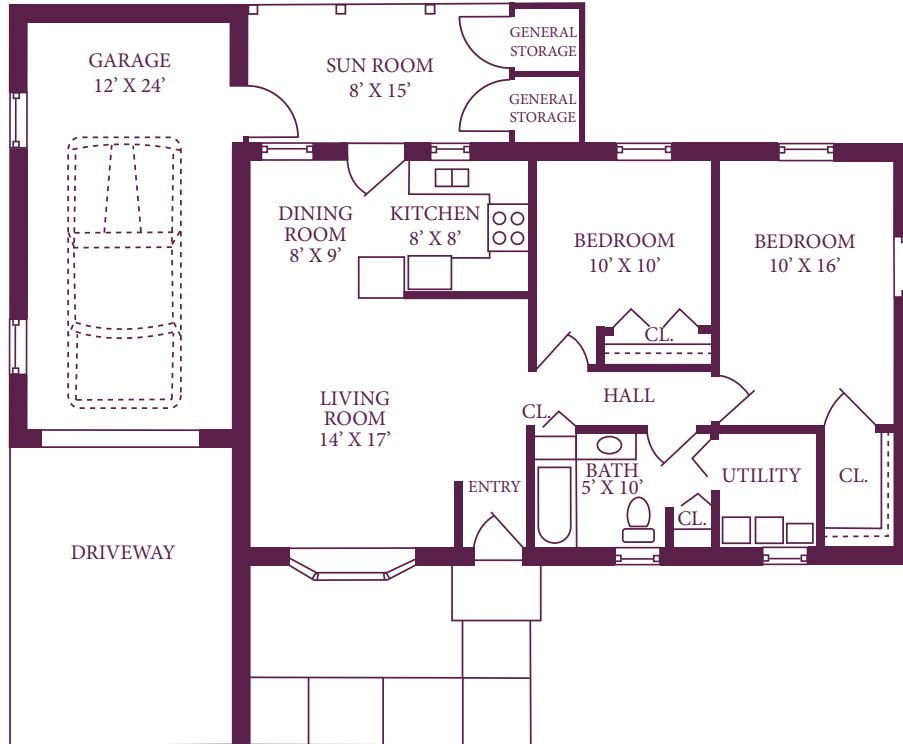

St. Anne's

Retirement Community

Cottages

Cottage

2 Bedroom with Garage
1080 square feet

Cottage

1 Bedroom
884 square feet