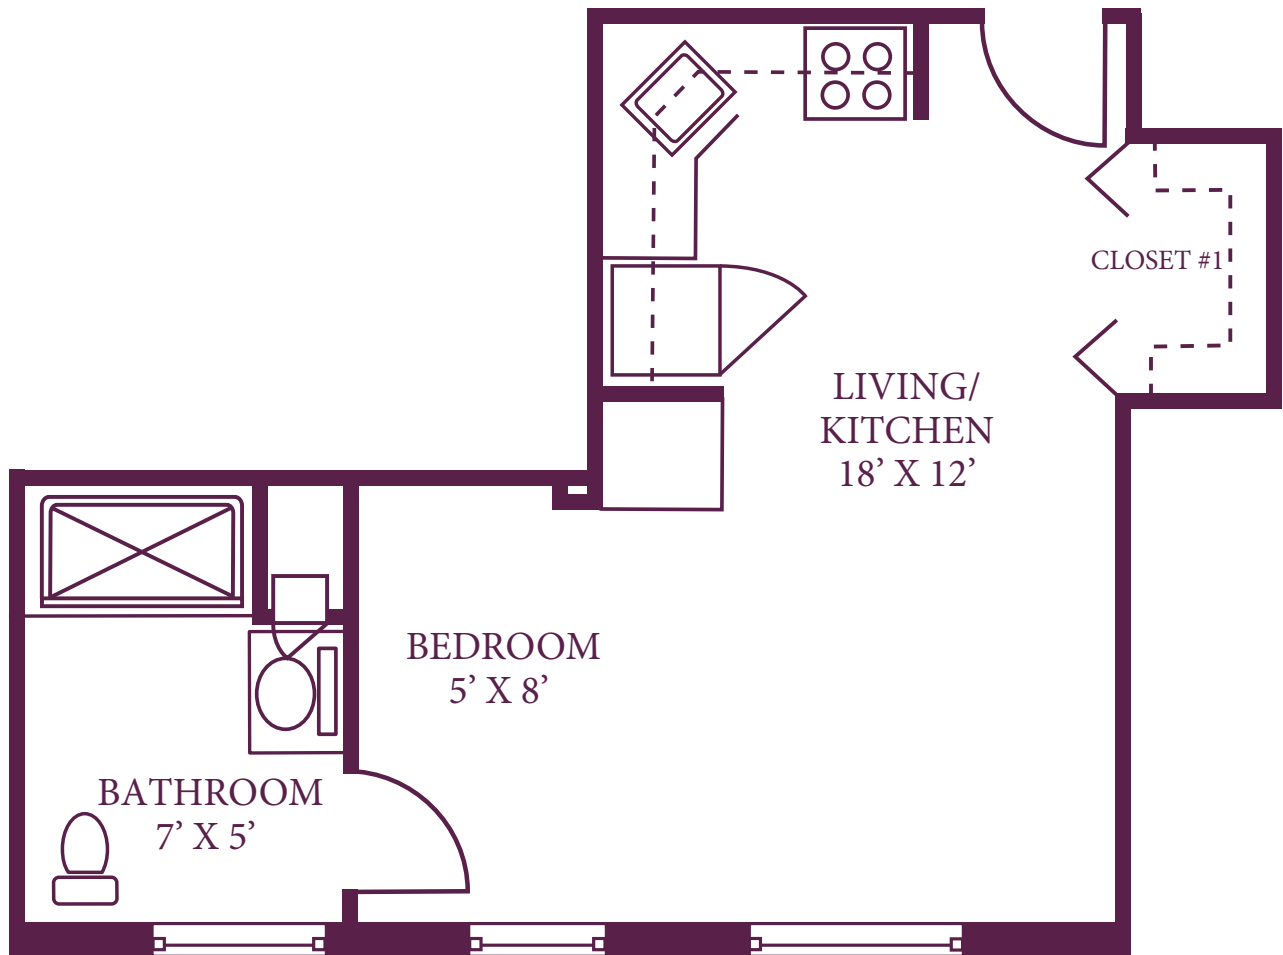

Apartments

#66 - Studio

1 Bedroom
437 square feet
First Floor

Enjoy what matters most! _____

St. Anne's
Retirement Community

Apartments

#67 - 1 Bedroom

1 Bedroom
405 square feet
First Floor

Garden Villa

Interior Dimensions:

- Master Bedroom: 13' 2" x 16' 4"
- Bedroom: 11' 8" x 13' 3"
- Kitchen: 11' x 10'
- Great Room: 16' 10" x 18' 10"
- Garden Room: 11' x 10'

Sun Villa

Interior Dimensions:

- Master Bedroom: 13' 2" x 16' 4"
- Bedroom: 11' 8" x 13' 3"
- Kitchen: 12' x 11'
- Great Room: 17' x 28'
- Sun Room: 11' x 11'