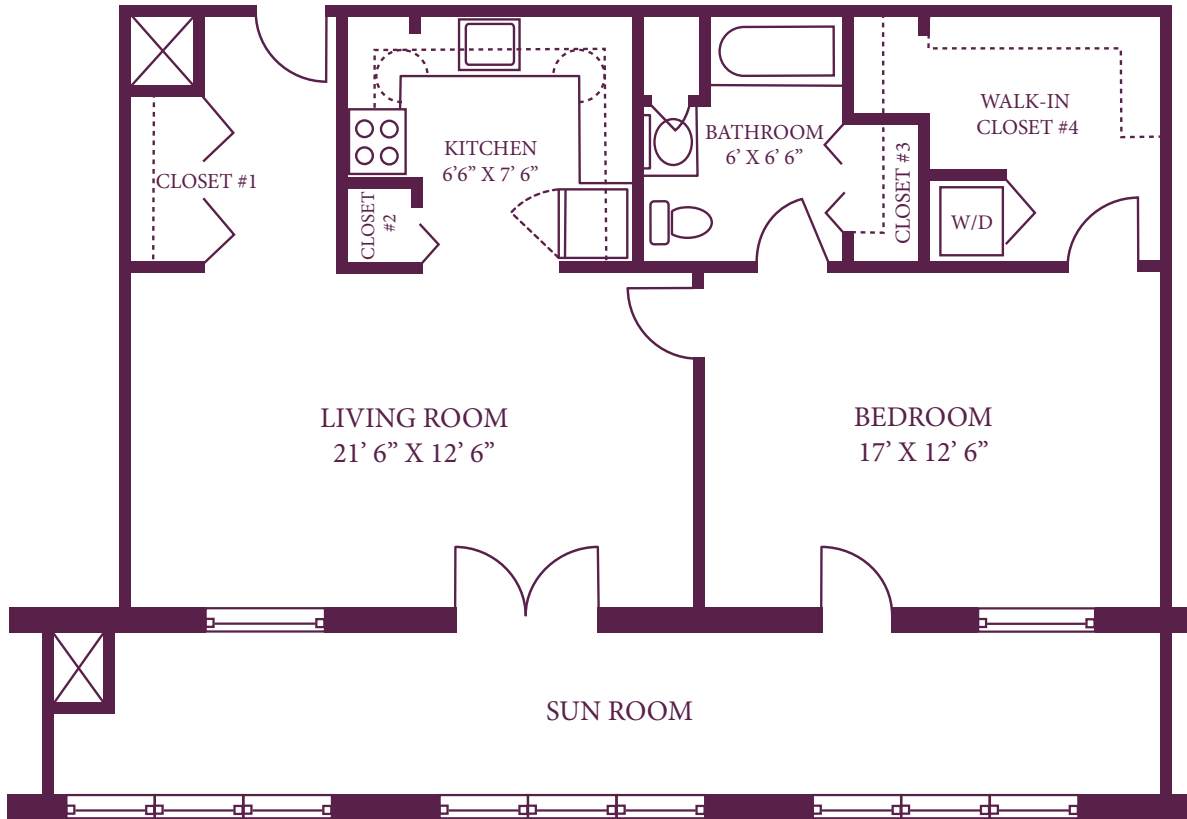

St. Anne's
Retirement Community

Apartments

51, 52 - 1 Bedroom

1 Bedroom & Sun Room
Washer/Dryer
Ground Floor
1102 square feet

Enjoy what matters most! _____

St. Anne's
Retirement Community

Apartments

#53 - 1 Bedroom

1 Bedroom
518 square feet
Washer/Dryer Hookup
Ground Floor

Enjoy what matters most!

St. Anne's
Retirement Community

Apartments

#54 - 1 Bedroom

1 Bedroom
734 square feet
Washer/Dryer Hookup
Ground Floor

Enjoy what matters most!