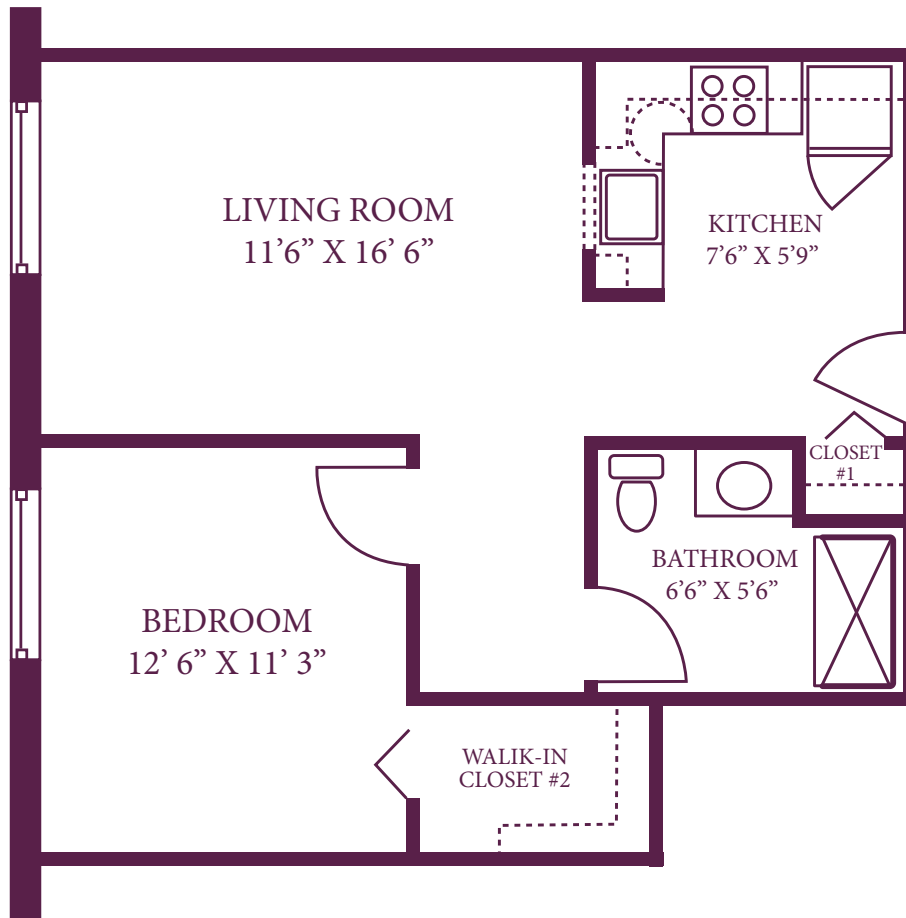

1 Bedroom
518 square feet
Washer/Dryer Hookup
Ground Floor

Enjoy what matters most!

St. Anne's
Retirement Community

Apartments

#54 - 1 Bedroom

1 Bedroom
734 square feet
Washer/Dryer Hookup
Ground Floor

Enjoy what matters most!

St. Anne's
Retirement Community

Apartments

#55 - 1 Bedroom

1 Bedroom
602 square feet
Ground Floor

Enjoy what matters most!

St. Anne's
Retirement Community

Apartments

#56, 57 - 1 Bedroom

1 Bedroom
Ground Floor
608 square feet

Enjoy what matters most!

St. Anne's
Retirement Community

Apartments

#58 - 1 Bedroom

1 Bedroom
672 square feet
Washer/Dryer Hookup
Ground Floor

Enjoy what matters most!

Garden Villa

Interior Dimensions:

- Master Bedroom: 13' 2" x 16' 4"
- Bedroom: 11' 8" x 13' 3"
- Kitchen: 11' x 10'
- Great Room: 16' 10" x 18' 10"
- Garden Room: 11' x 10'

Sun Villa

Interior Dimensions:

- Master Bedroom: 13' 2" x 16' 4"
- Bedroom: 11' 8" x 13' 3"
- Kitchen: 12' x 11'
- Great Room: 17' x 28'
- Sun Room: 11' x 11'